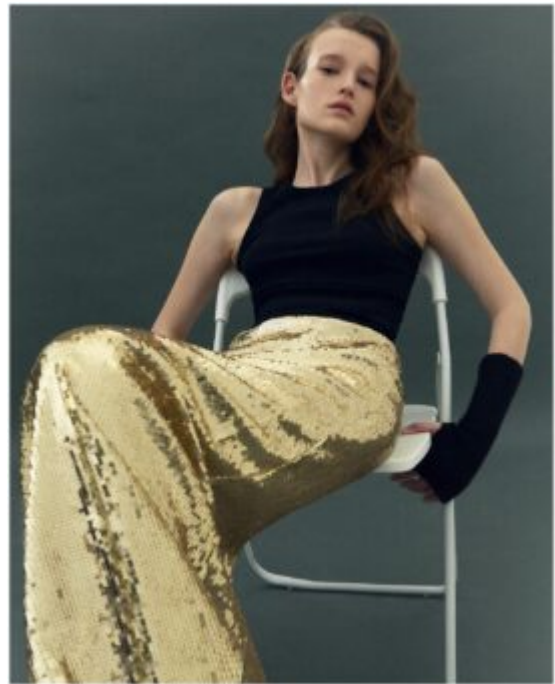

TRUE MODELS

Alexandra Shibaeva

176 | 81.5 / 58.5 / 89 / 39 | Light Brown / Green

TRUE MODELS

Alexandra Shibaeva

176 | 81.5 / 58.5 / 89 / 39 | Light Brown / Green

TRUE MODELS

Alexandra Shibaeva

176 | 81.5 / 58.5 / 89 / 39 | Light Brown / Green

TRUE MODELS

Alexandra Shibaeva

176 | 81.5 / 58.5 / 89 / 39 | Light Brown / Green

TRUE MODELS

Alexandra Shibaeva

176 | 81.5 / 58.5 / 89 / 39 | Light Brown / Green